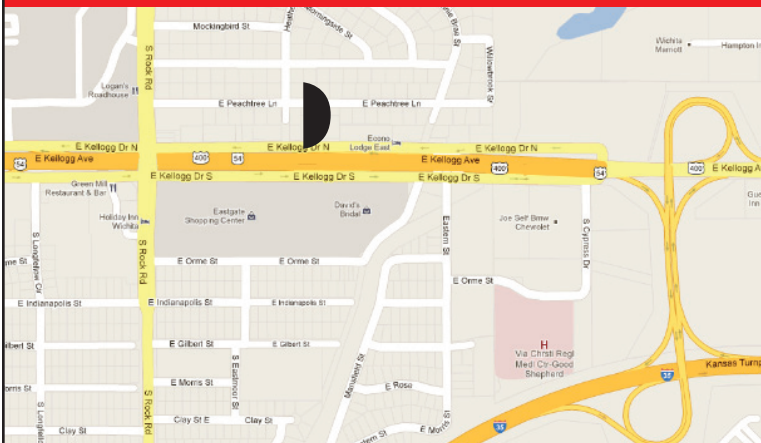

East Wichita

Rates

Static Billboard Space: $600/month
Production: $900 (one-time fee)
Installation: $350 (one-time fee)

[ART REQUIREMENTS]

7350 x 2250 pixels (24.5" x 7.5") 300 DPI, CMYK
.25" bleed allowance per side

File Format Options:

Adobe Photoshop, Illustrator & InDesign
Quark & Freehand (Mac & PC)
Corel Draw (PC Only)