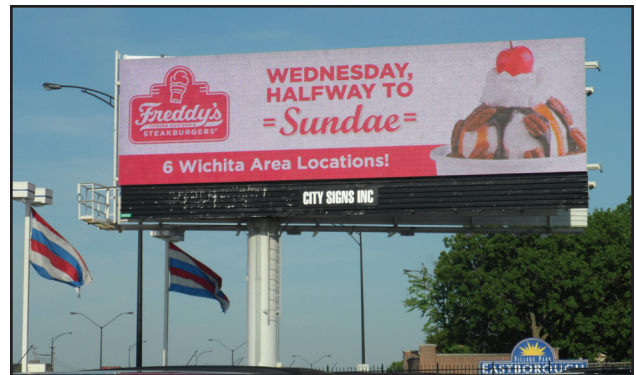

Digital Billboard Location

EAST KELLOGG
7201 E. Kellogg (East Face)
Wichita, KS

STRUCTURE #27201

Size 14' X 48'

Traffic 53,000 VPD (KDOT 2-12)

- This LED unit is visible to motorists traveling west on Kellogg/Hwy. 54.
- The structure is surrounded by the largest auto dealer and retail corridor in Wichita. Towne East Mall, Eastgate Mall, Target and several other shopping centers sit in the area.
- Kellogg is used several times a day by motorists traveling to and from work. To the northeast of the billboard sits Eastborough, College Hill and other high-end neighborhoods.

East Wichita