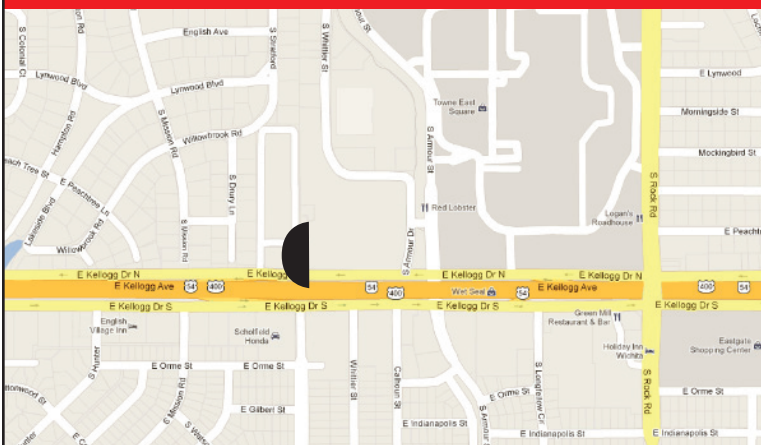

Digital Billboard Location

EAST KELLOGG
7201 E. Kellogg (East Face)
Wichita, KS

STRUCTURE #27201

Size 14' X 48'

Traffic 53,000 VPD (KDOT 2-12)

- This LED unit is visible to motorists traveling west on Kellogg/Hwy. 54.
- The structure is surrounded by the largest auto dealer and retail corridor in Wichita. Towne East Mall, Eastgate Mall, Target and several other shopping centers sit in the area.
- Kellogg is used several times a day by motorists traveling to and from work. To the northeast of the billboard sits Eastborough, College Hill and other high-end neighborhoods.

East Wichita