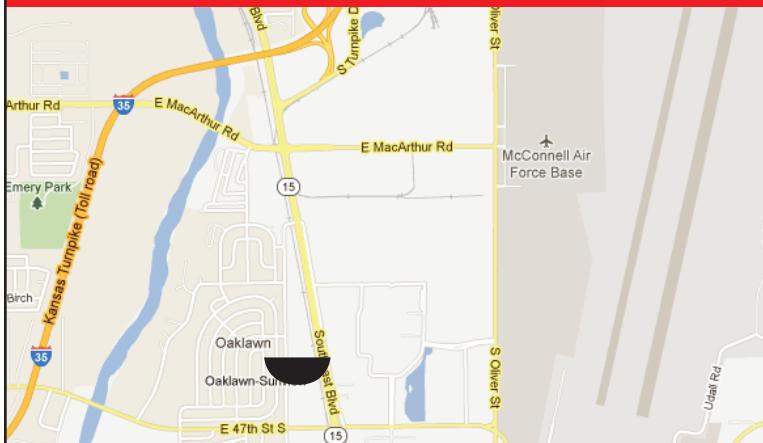

Digital Billboard Location

SOUTH K-15
 4729 S. K-15 (North Face)
 Wichita, KS

STRUCTURE #24729

Size 14' X 48'

Traffic 26,300 VPD (KDOT-12)

- Located north of Derby, Mulvane and Wellington.
- North face billboard targets consumers traveling from Wichita to Derby, Mulvane and Wellington.
- Catch the attention of Spirit Aerospace aircraft workers. This billboard sits in one of the busiest southside intersections that is infamous for busy traffic and long lights.
- Lowe's and other major shopping centers sit to the south of this structure.

K-15, Wichita / Derby