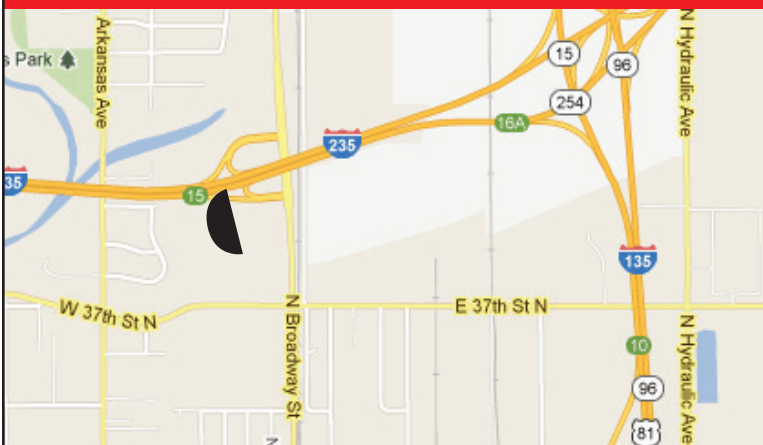

static billboard location

K-96 & BROADWAY
 3910 N. Broadway (NE Face)
 Wichita, KS

STRUCTURE #20095

Size 14' X 48'
 Traffic 40,950 VPD (KDOT-12)

- Located in north Wichita near Interstate 235 and K-96 interchange.
- Ideal location to target suburban commuters living in northeast and northwest Wichita.
- Commuters living in Bel Aire, Park City, Valley Center and Newton frequent these highways multiple times a day.
- Sits in close proximity to Hartman Arena and 81 Speedway.
- This structure is ideal for Hispanic marketing.

North Wichita

Rates

Static Billboard Space: \$950/month
 Production: \$900 (one-time fee)
 Installation: \$350 (one-time fee)

[ART REQUIREMENTS]

7350 x 2250 pixels (24.5" x 7.5") 300 DPI, CMYK
 .25" bleed allowance per side